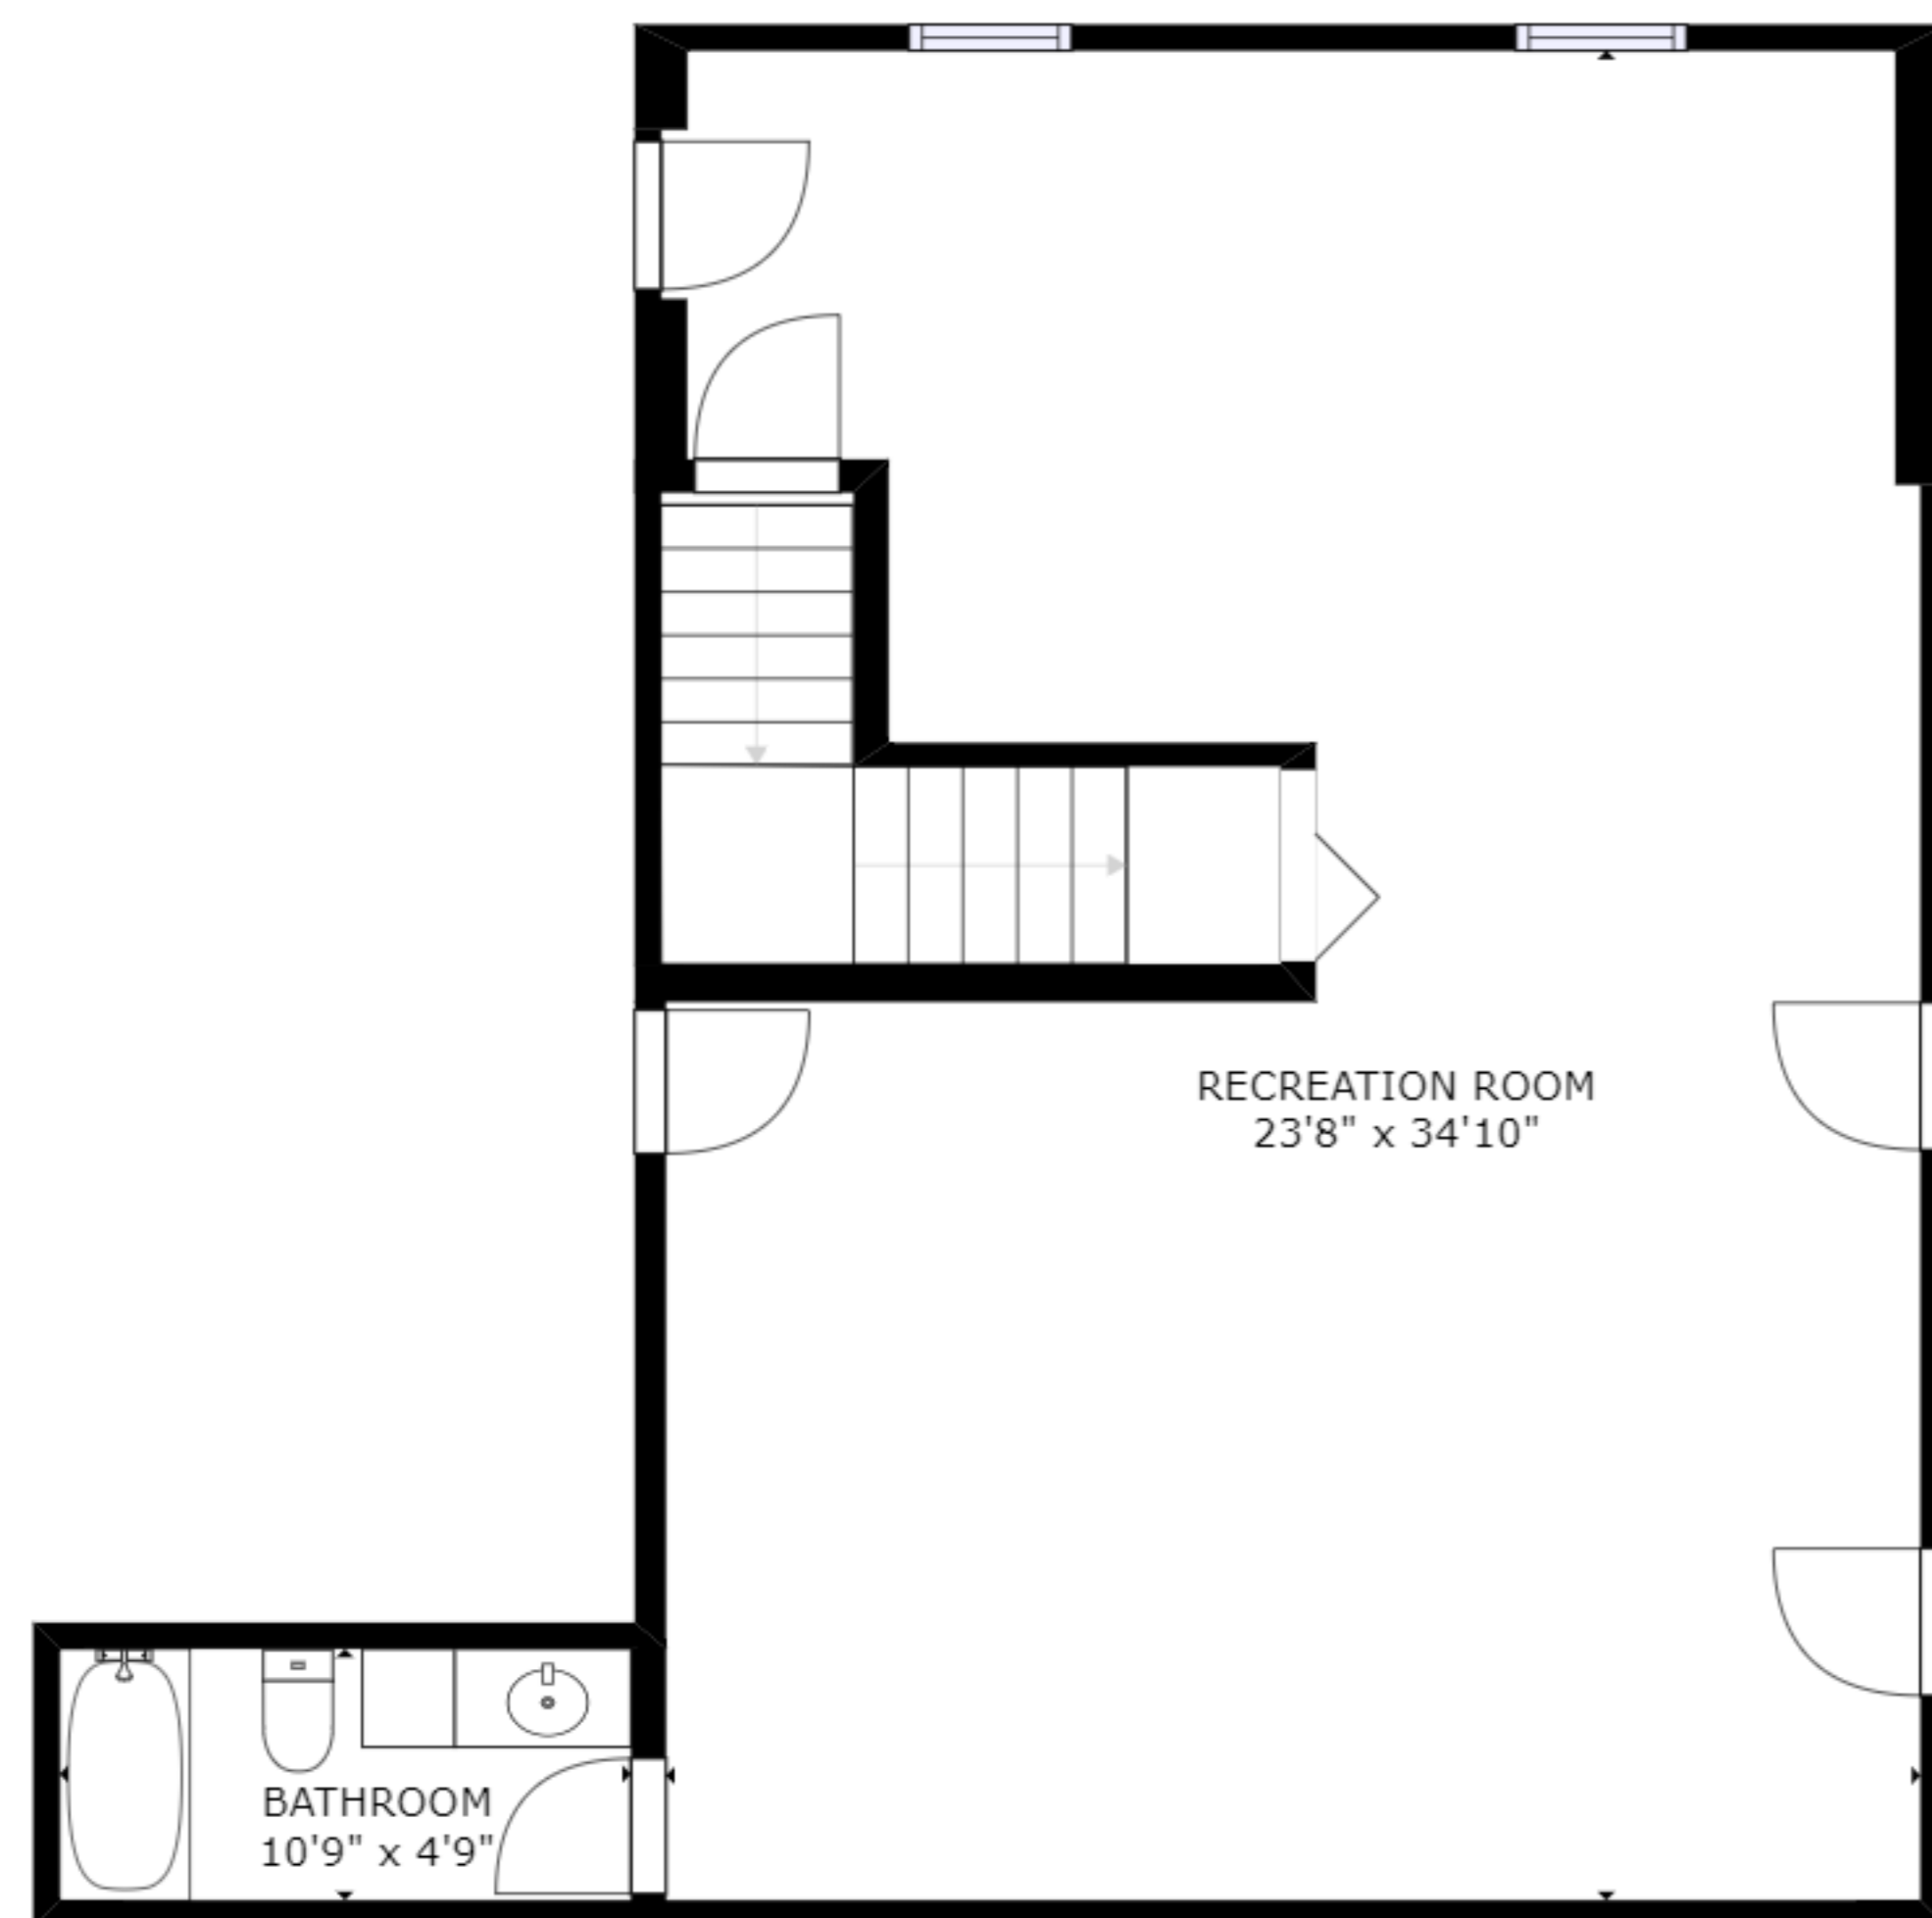

FLOOR 3

FLOOR 1

FLOOR 2

GROSS INTERNAL AREA
 FLOOR 1: 876 sq. ft, FLOOR 2: 1789 sq. ft
 FLOOR 3: 334 sq. ft
 TOTAL: 2999 sq. ft

SIZES AND DIMENSIONS ARE APPROXIMATE, ACTUAL MAY VARY.