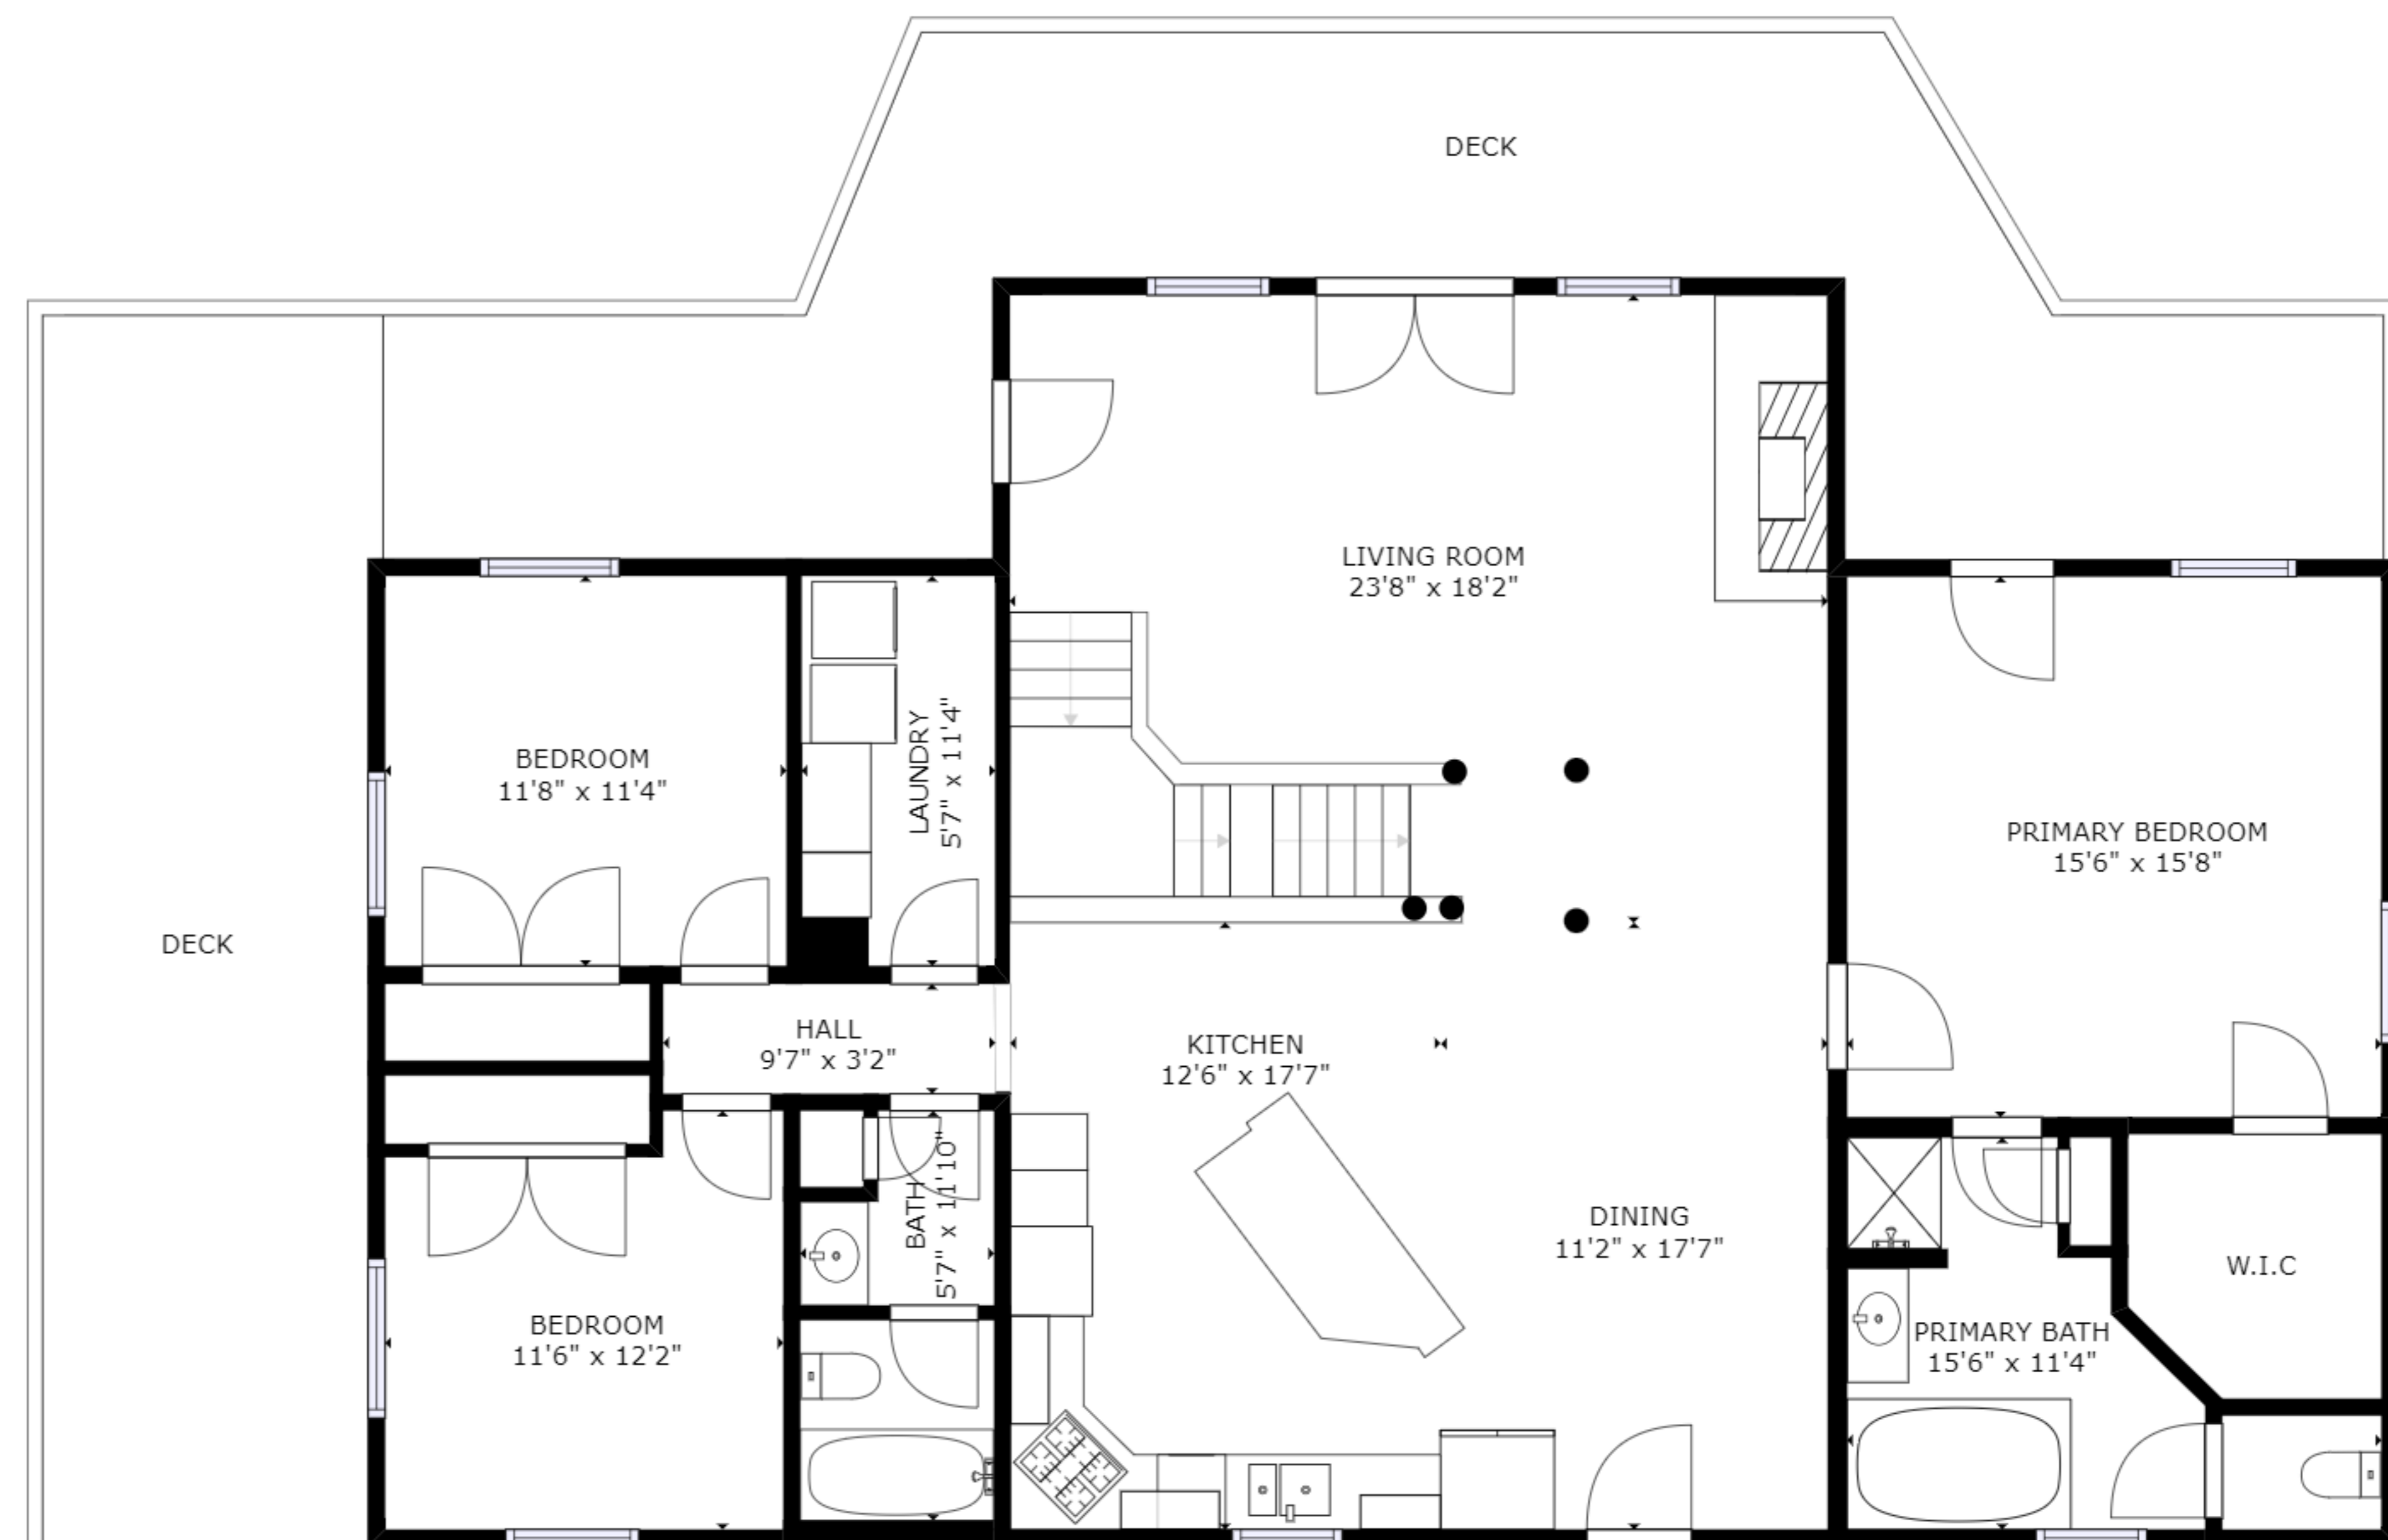

FLOOR 3

FLOOR 1

FLOOR 2

GROSS INTERNAL AREA
 FLOOR 1: 876 sq. ft, FLOOR 2: 1789 sq. ft
 FLOOR 3: 334 sq. ft
 TOTAL: 2999 sq. ft

SIZES AND DIMENSIONS ARE APPROXIMATE, ACTUAL MAY VARY.