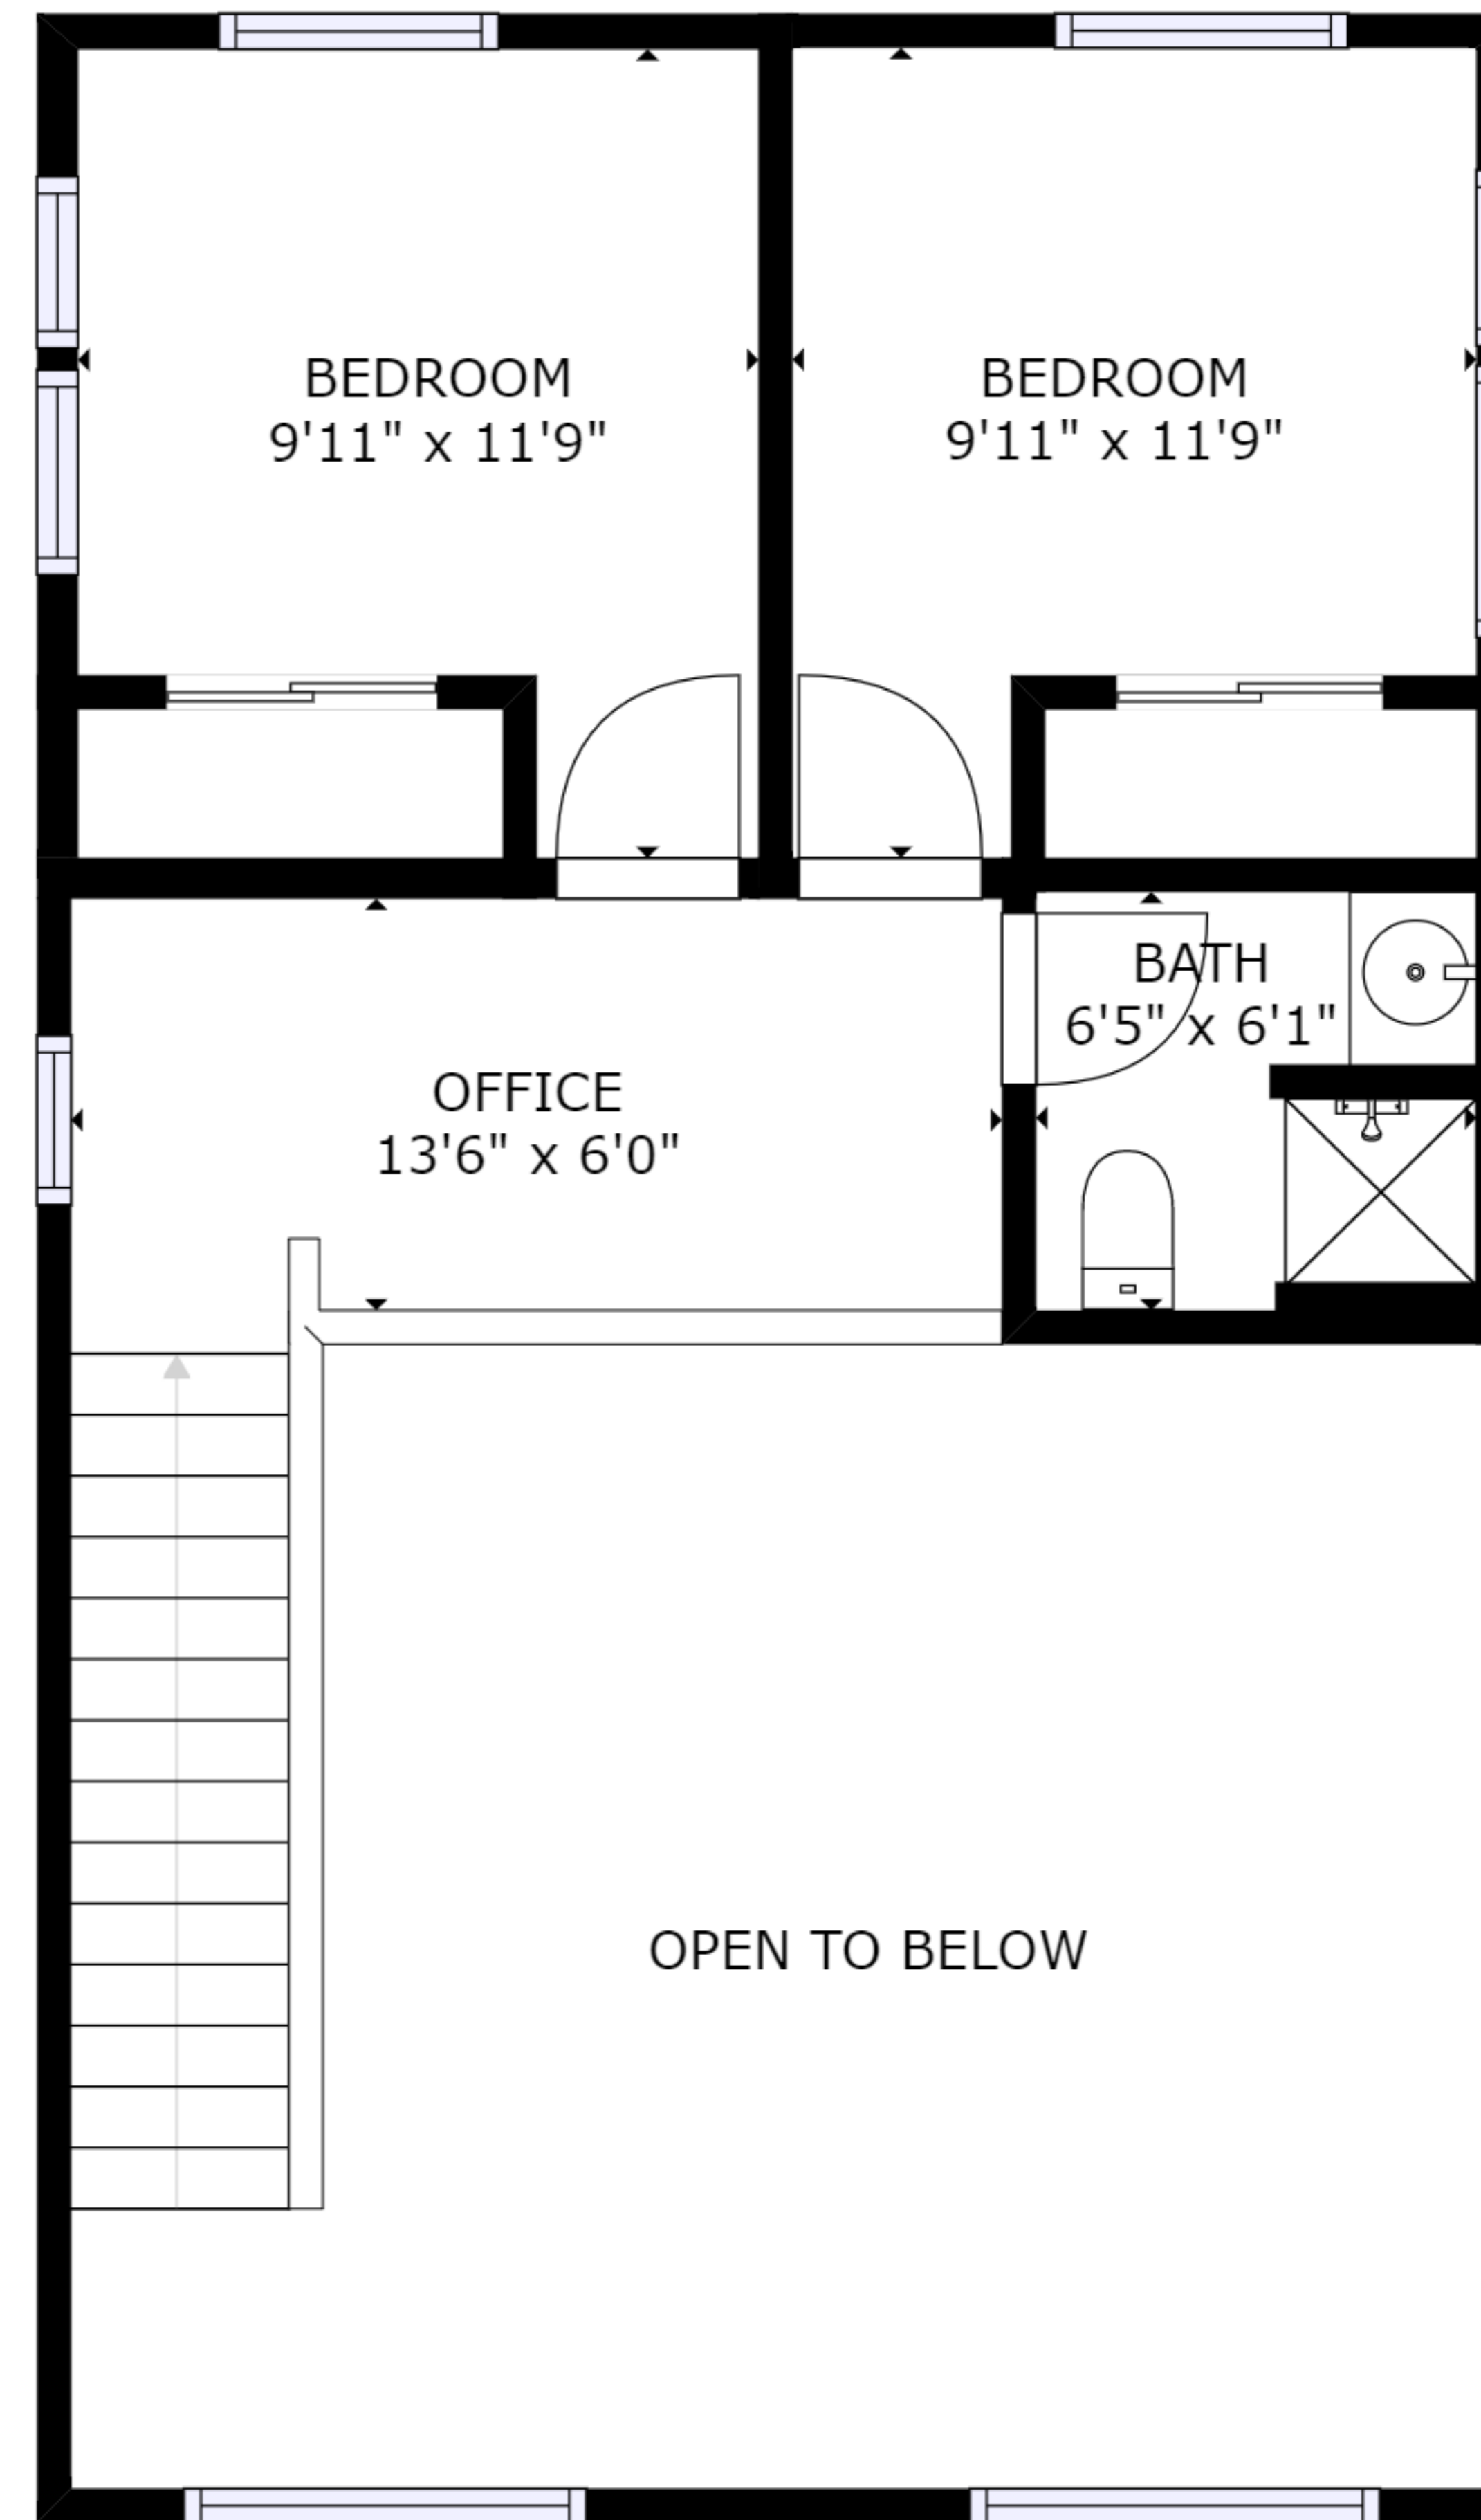

FLOOR 1

FLOOR 2

GROSS INTERNAL AREA
 FLOOR 1: 682 sq. ft, FLOOR 2: 428 sq. ft
 TOTAL: 1110 sq. ft
 SIZES AND DIMENSIONS ARE APPROXIMATE, ACTUAL MAY VARY.